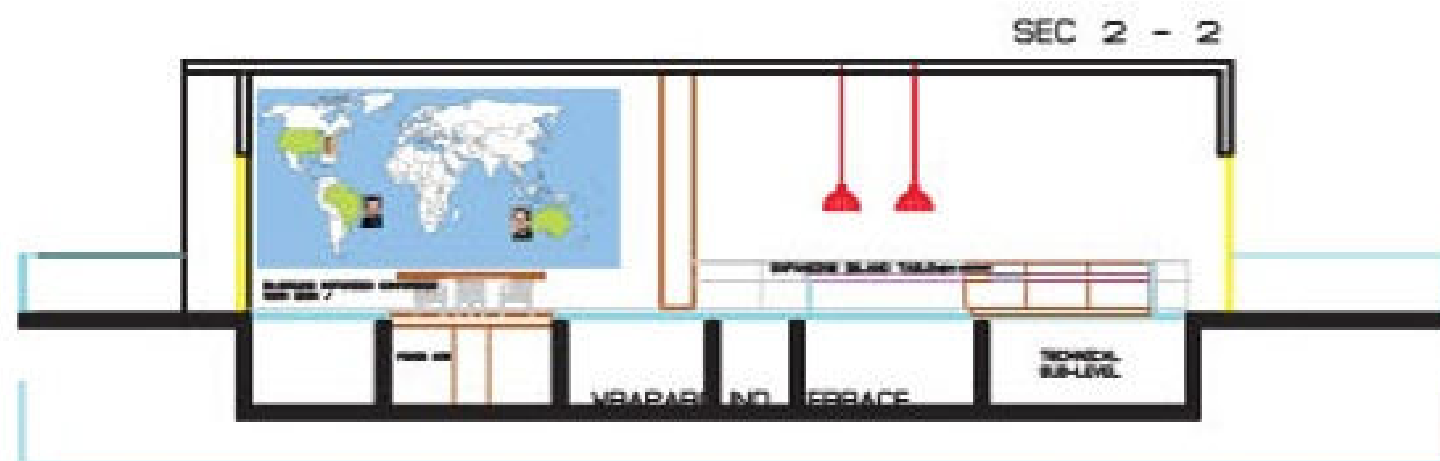

עיצוב: הילית קרש

הילית קרש

הבית המתכוון

adjustable apartment

at Karsh

adjustable apartment

ra shenton

Electronic gadgets have long been recruited for the production of "smart houses"; houses that can respond and adapt to changing circumstances in real-time. The "adjustable apartment" has dynamic partitions that can enlarge or reduce spaces according to the activities and the size of the family; plasma screen walls that display which world events are projected online; a virtual library with digital books that can open at the touch of a hand; appearing furniture that can easily disappear; and a glass floor that reveals the swimming pool beneath and - when necessary - the infrastructure.