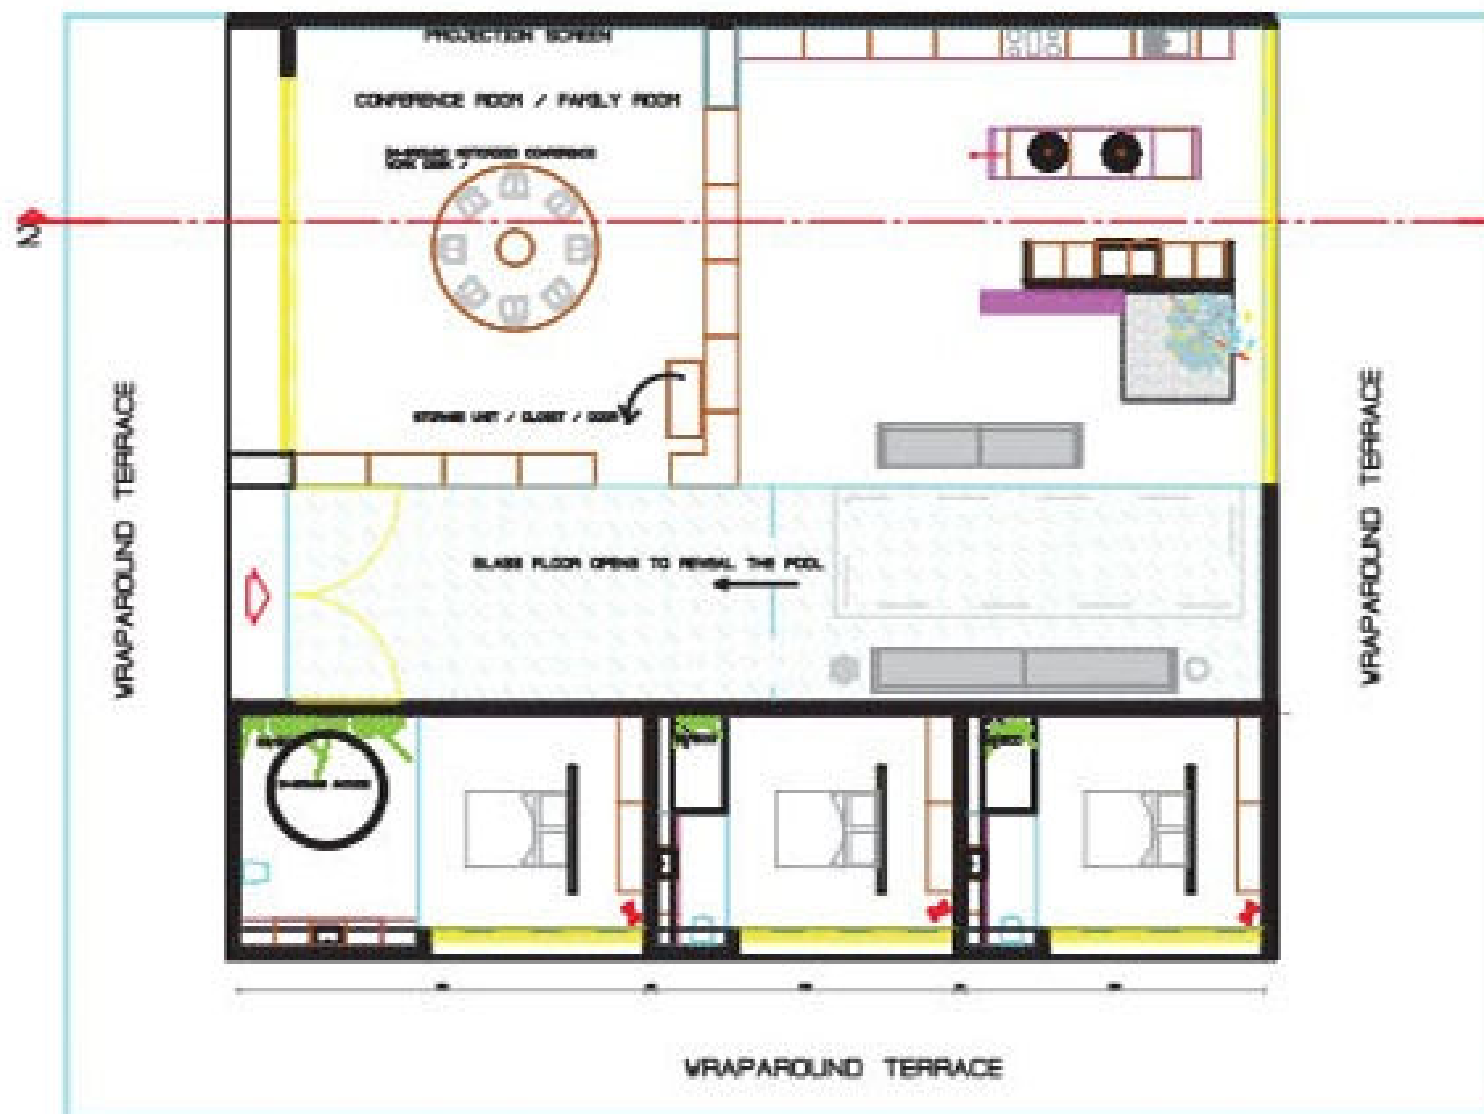

עיצוב: הילית קרש

הילית קרש

הבית המתכוון

adjustable apartment

at Karsh

adjustable apartment

ra shenton

Electronic gadgets have long been recruited for the production of "smart houses"; houses that can respond and adapt to changing circumstances in real-time. The "adjustable apartment" has dynamic partitions that can enlarge or reduce spaces according to the activities and the size of the family; plasma screen walls that display which world events are projected online; a virtual library with digital books that can open at the touch of a hand; appearing furniture that can easily disappear; and a glass floor that reveals the swimming pool beneath and - when necessary - the infrastructure.