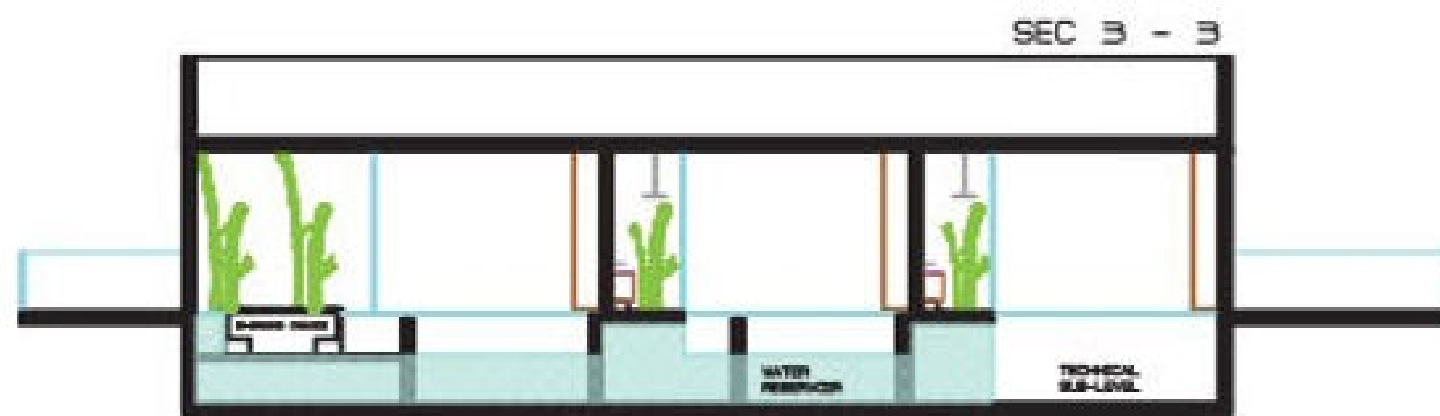

עיצוב: הילית קרש

הילית קרש

הבית המתכוון

adjustable apartment

at Karsh

adjustable apartment

ra shenton

Electronic gadgets have long been recruited for the production of "smart houses"; houses that can respond and adapt to changing circumstances in real-time. The "adjustable apartment" has dynamic partitions that can enlarge or reduce spaces according to the activities and the size of the family; plasma screen walls that display which world events are projected online; a virtual library with digital books that can open at the touch of a hand; appearing furniture that can easily disappear; and a glass floor that reveals the swimming pool beneath and - when necessary - the infrastructure.